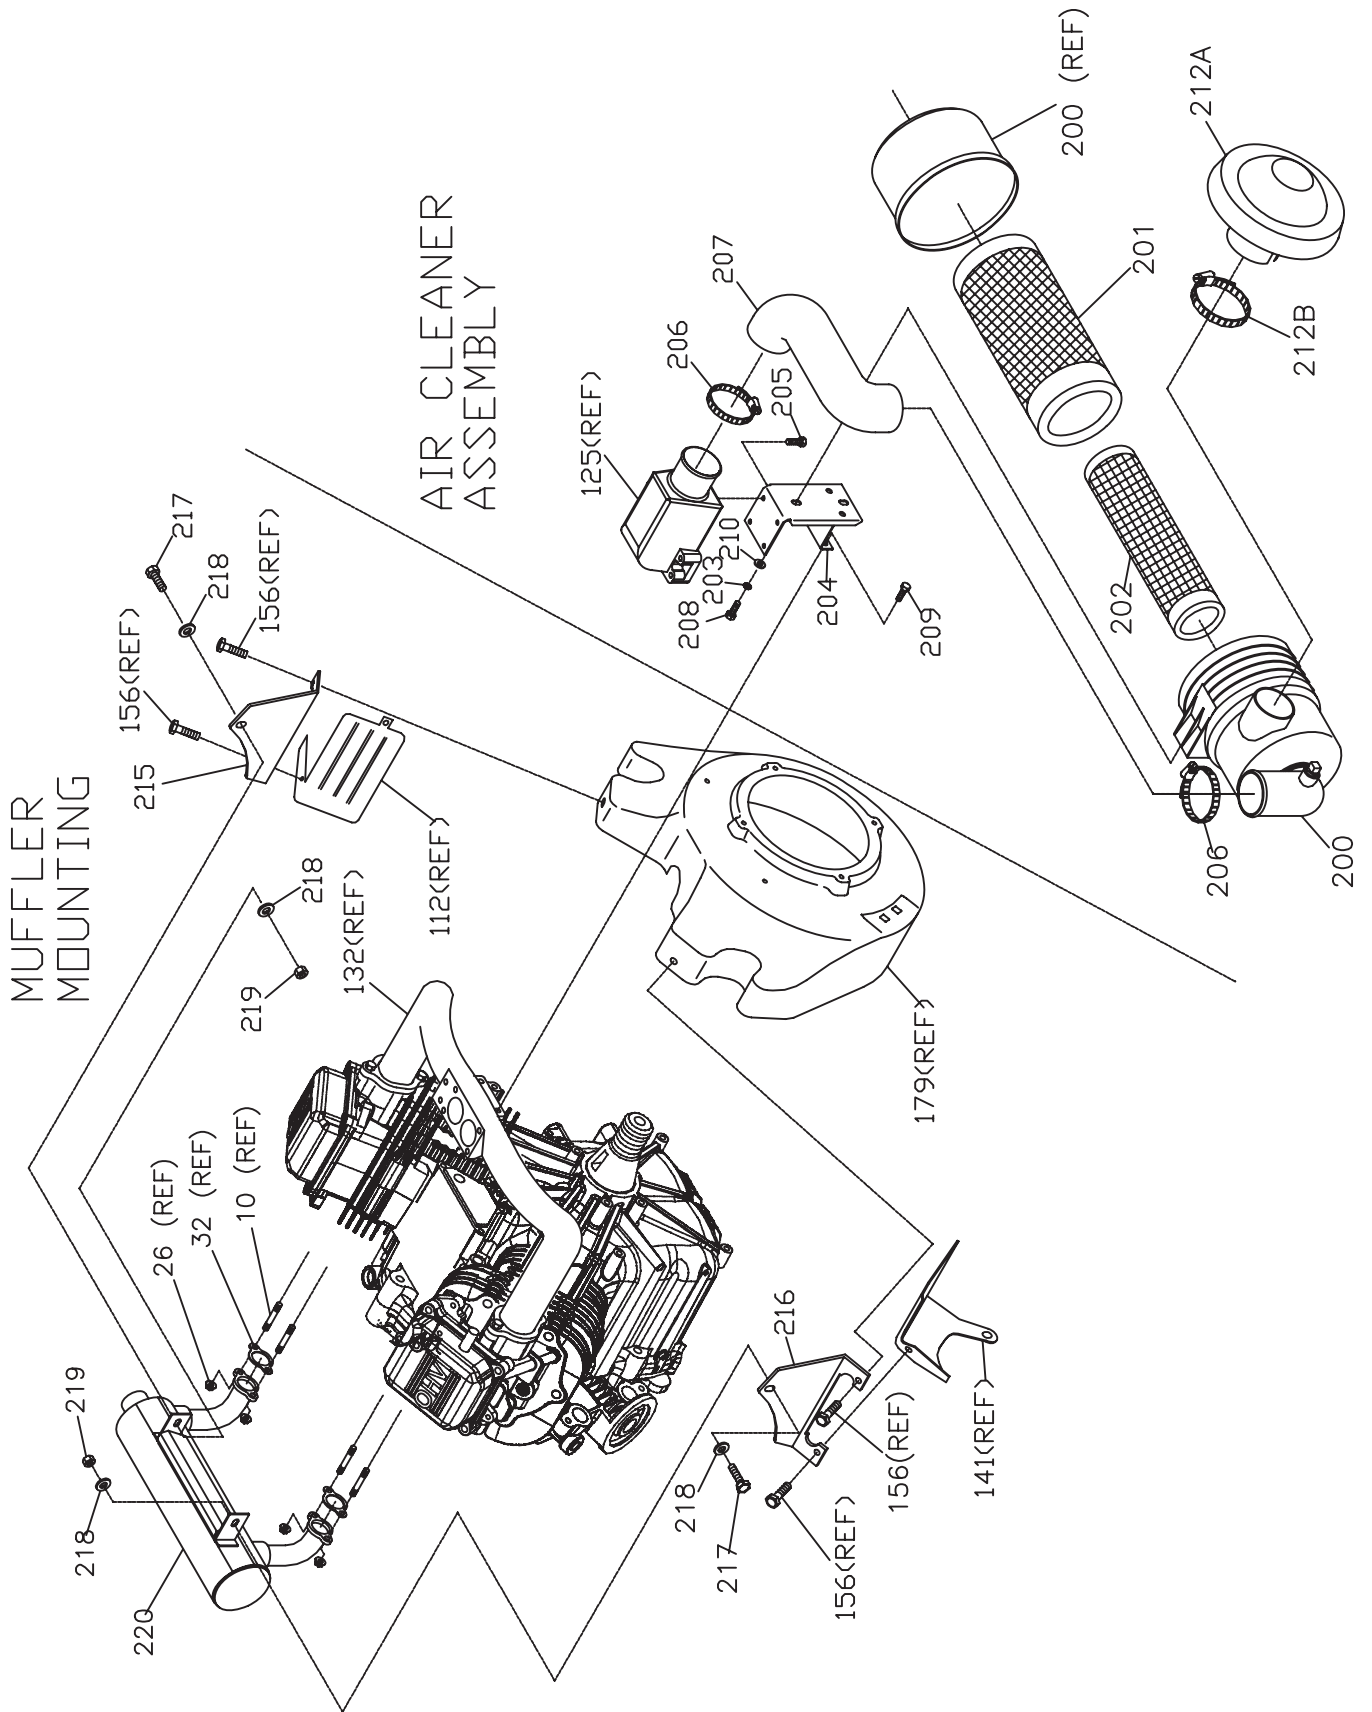

ITEM	PART NO.	QTY.	DESCRIPTION	ITEM	PART NO.	QTY.	DESCRIPTION
AIR CLEANER ASSEMBLY				MUFFLER MOUNTING			
200	0F7642	1	CLEANER, AIR WITH MOUNTING BASE	215	0E3502A	1	SUPPORT, MUFFLER RH
201	0E3557	1	FILTER, AIR PRIMARY	216	0E3502B	1	SUPPORT, MUFFLER LH
202	0E3656	1	FILTER, AIR SAFETY	217	039253	2	SCREW HHC M8-1.25 X 20 G8.8
203	022129	2	WASHER LOCK M8-5/16	218	022145	4	WASHER FLAT 5/16-M8 ZINC
204	0E2990	1	BRKT, AIR CLEANER SUPPORT GTV	219	067989	2	NUT, HEX FL WHIZ M8-1.25
205	0E1644	4	SCREW BHSC M6-1.0 X 12 SS	220	0F0880	1	MUFFLER, RH
206	0E1680	2	CLAMP HOSE #32 1.563-2.500				
207	0E4326	1	HOSE AIR CLEANER GTV				
208	042907	2	SCREW HHC M8-1.25 X 16 G8.8				
209	0D6147	2	SCREW HHFC M6-1.0 X 10 G8.8				
210	022145	2	WASHER FLAT 5/16-M8 ZINC				
212A	0E0136A	1	HOOD, INLET				
212B	0E0136B	1	CLAMP, HOSE				

◆ **CARBURETOR OVERHAUL KIT — P/N TBD**

PART NO.	QTY.	DESCRIPTION
—	1	GASKET, MANIFOLD TO CARB GTH990
—	1	GASKET, ARBX TO SPCR/CARB H990
—	1	"O"RING, FLOAT BOWL DRAIN
—	1	ASSY, NEEDLE VALVE
—	1	SPRING, NEEDLE
—	1	PIN, NEEDLE
—	1	"O"RING, FLOAT BOWL
—	1	GASKET, FLOAT BOWL
—	1	CARB BOWL FLOAT

◆ **CARBURETOR BOWL GASKET KIT — P/N TBD**

PART NO.	QTY.	DESCRIPTION
—	1	"O"RING, FLOAT BOWL DRAIN
—	1	"O"RING, FLOAT BOWL
—	1	GASKET, FLOAT BOWL

◆ **SOLENOID, FUEL SHUT OFF — 0F1932**